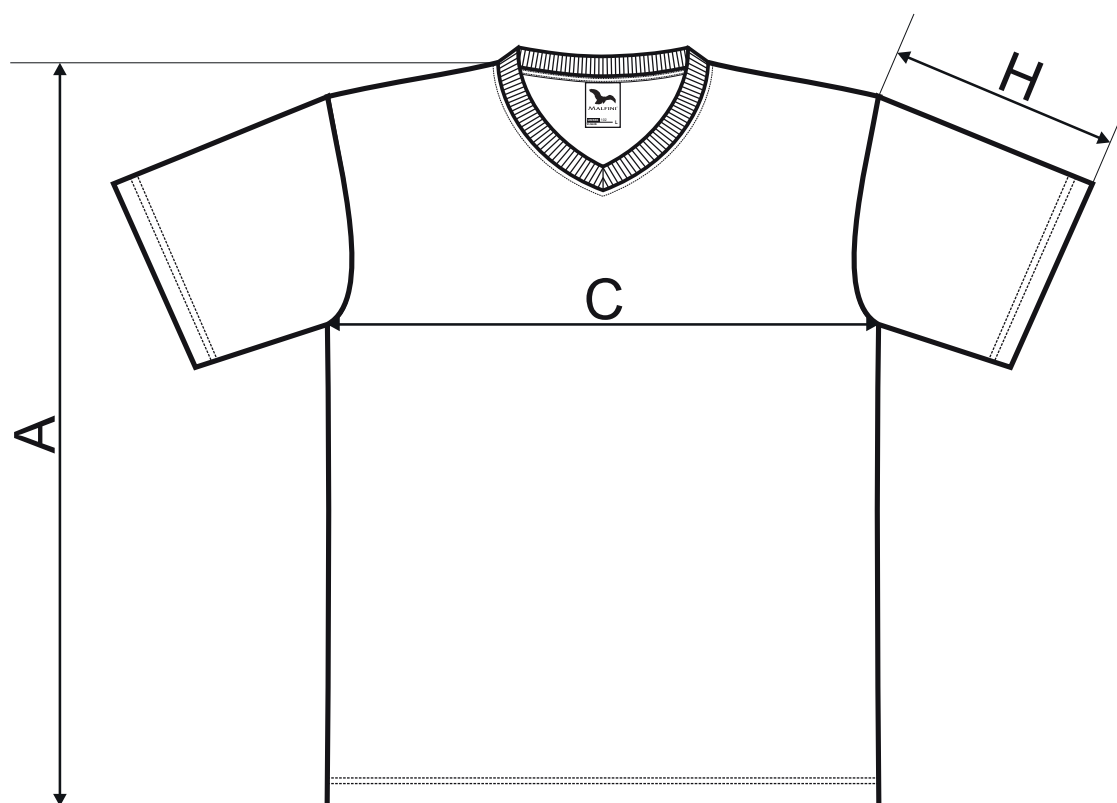

102 V-neck ♀

SIZE SPECIFICATION [cm]

size	XS	S	M	L	XL	2XL	3XL
A	62	66	70	74	76	78	82
C	45	48	52	55	58	61	67
H	16	18	22	23	24	25	26

All size specifications listed are in cm. Accepted tolerance of up to $\pm 5\%$.