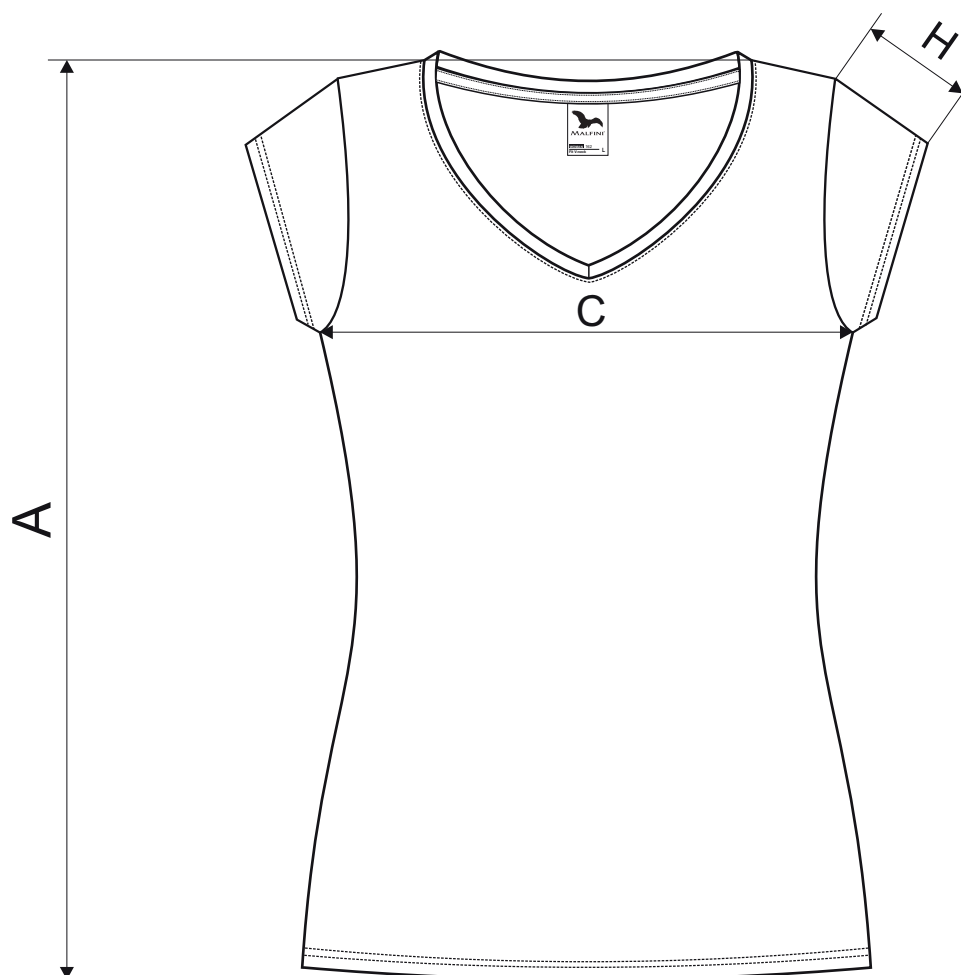

162 Fit V-Neck ♀

SIZE SPECIFICATION [cm]

size	XS	S	M	L	XL	2XL
A	61	62	63	65	67	69
C	40	43	46	50	55	61
H	9	10	11	12	13	14

All size specifications listed are in cm. Accepted tolerance of up to ± 5%.

Barva 12 / Colour 12: