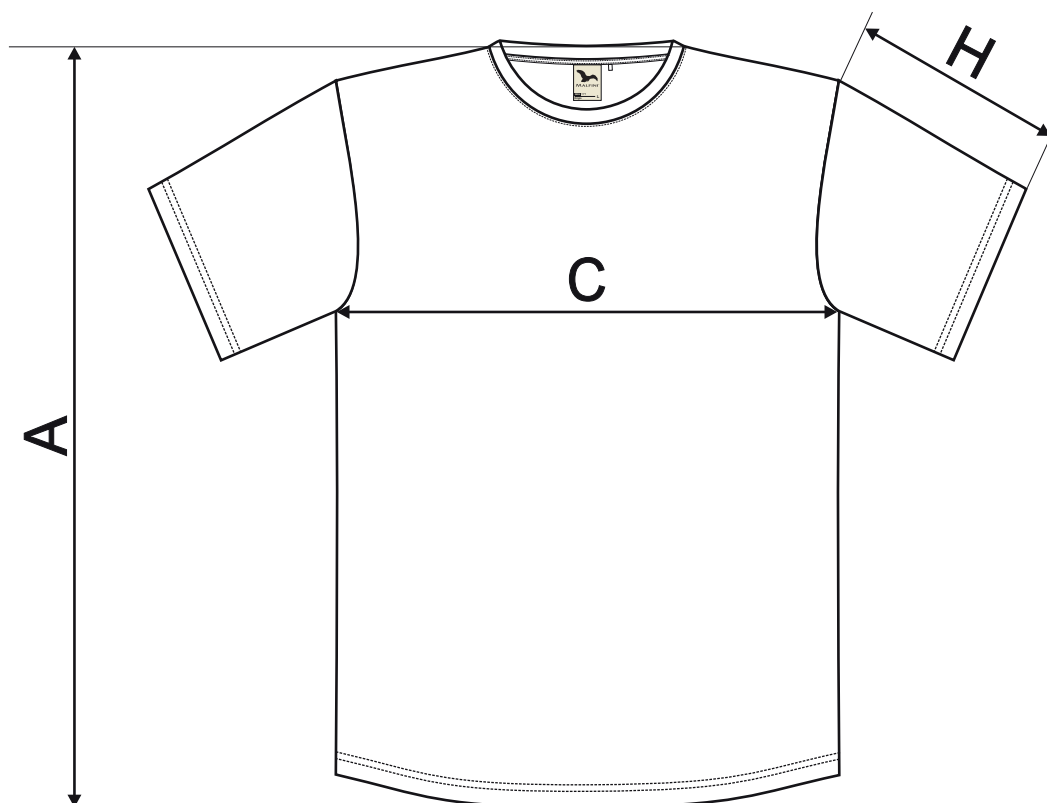

171 Origin ♂

SIZE SPECIFICATION [cm]

size	S	M	L	XL	2XL	3XL
A	68	71	74	77	80	82
C	47	51	55	59	64	70
H	19	20	21	22	23	24

All size specifications listed are in cm. Accepted tolerance of up to $\pm 5\%$.

STANDARD
100
PG020 153249
OETI