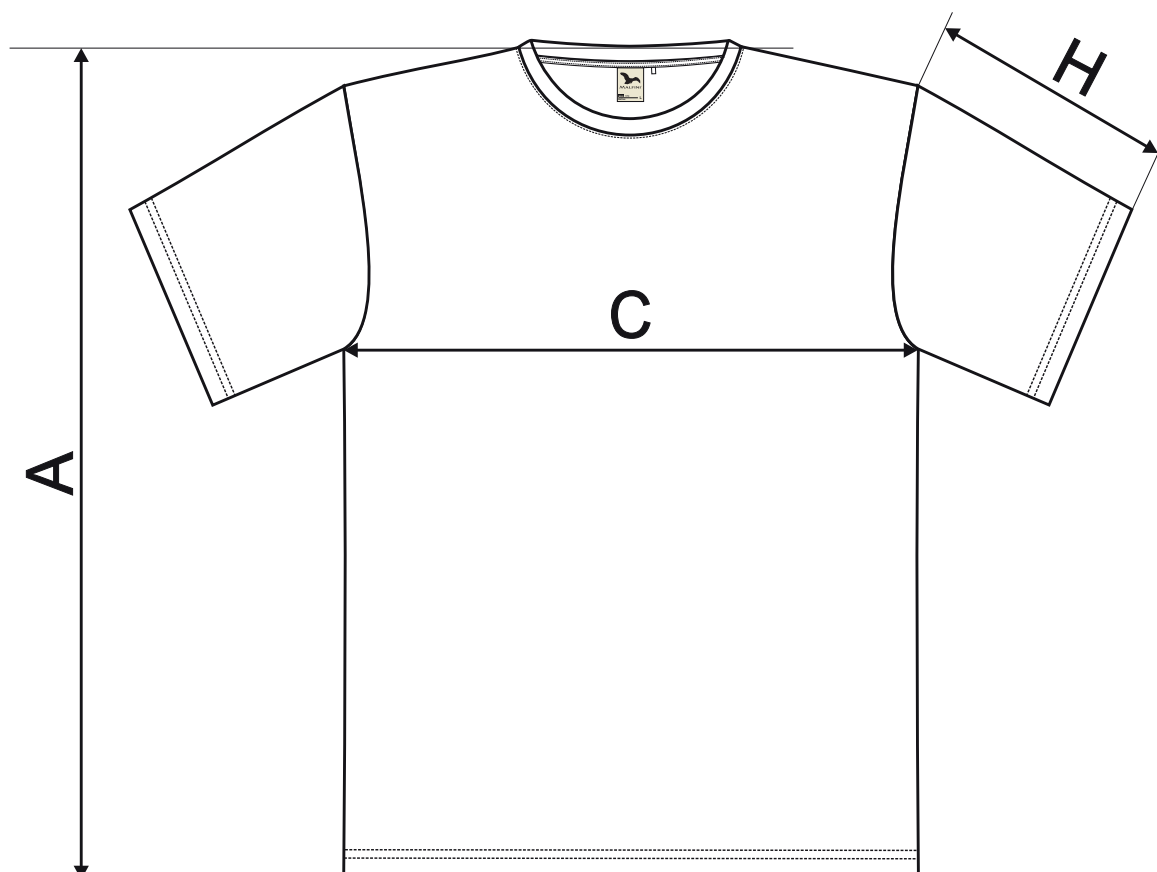

173 Native ♂

SIZE SPECIFICATION [cm]

size	S	M	L	XL	2XL	3XL
A	68	71	74	77	80	82
C	47	51	55	59	64	70
H	19	20	21	22	23	24

All size specifications listed are in cm. Accepted tolerance of up to $\pm 5\%$.

STANDARD
100
PG020 153249
OETI