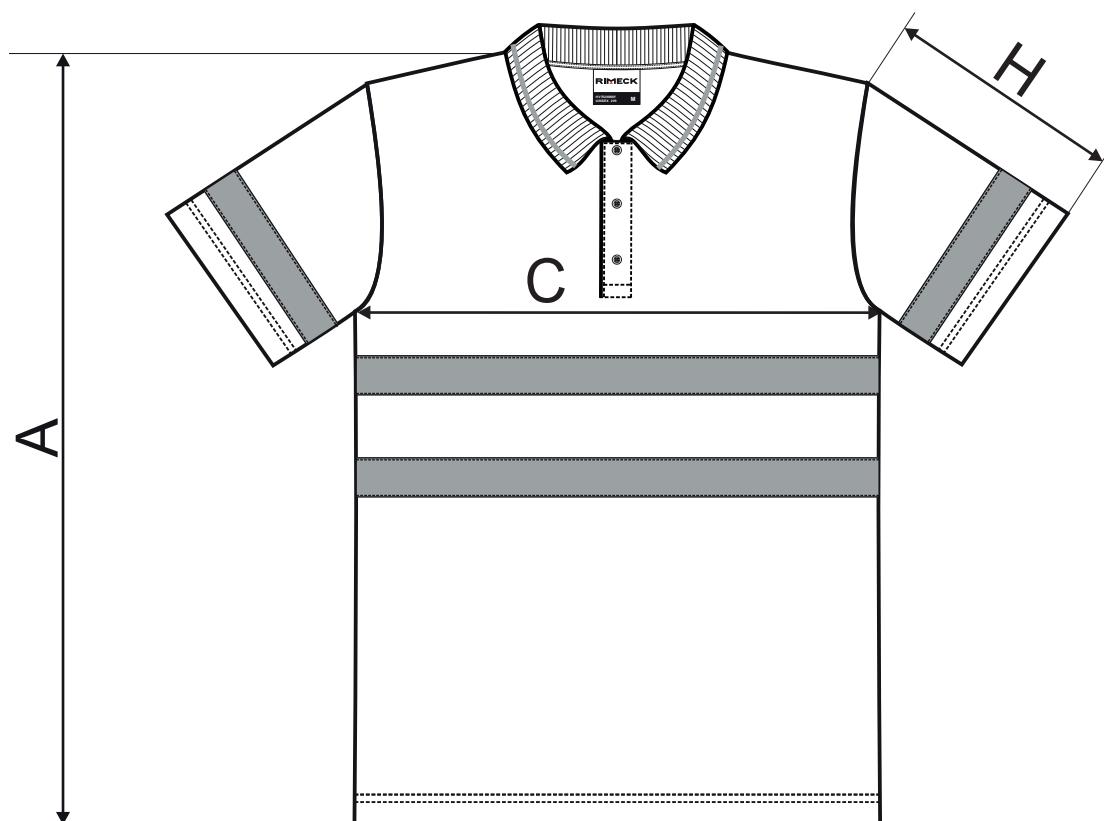

## ▶ HV RUNWAY 2V9

♂ Polo

size [cm]	S	M	L	XL	2XL	3XL
A	71	74	77	80	83	86
C	51	55	60	65	71	77
H	21	22	23	24	25	26

All size specifications listed are in cm. Accepted tolerance of up to +/- 5%.

STANDARD  
100  
PG020 140670  
OETI