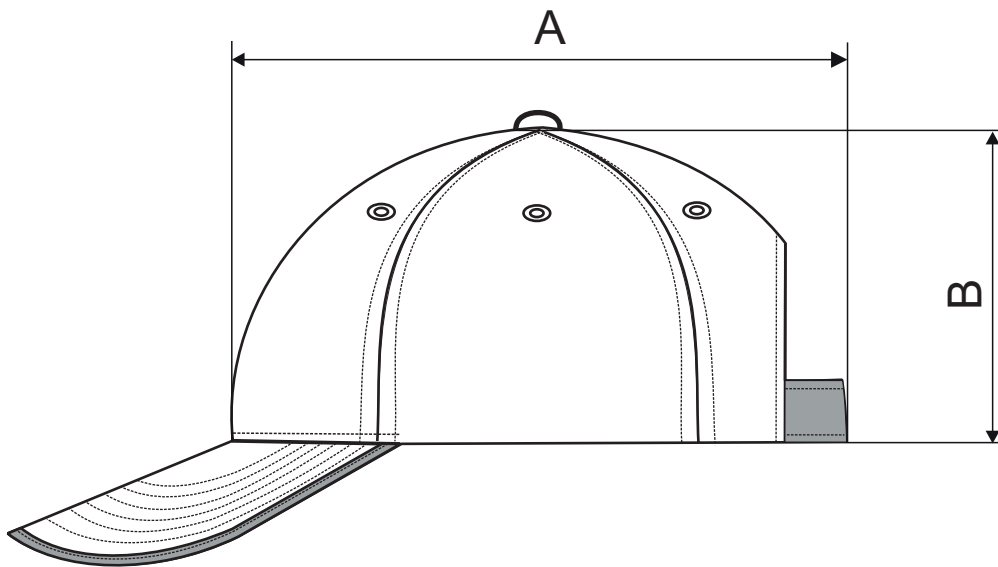

▶ HV REFLEX 3V5

♂ Cap

size [cm]	uni
A	19
B	11

All size specifications listed are in cm. Accepted tolerance of up to +/- 5%.

STANDARD
100
PG020 140670
OETI