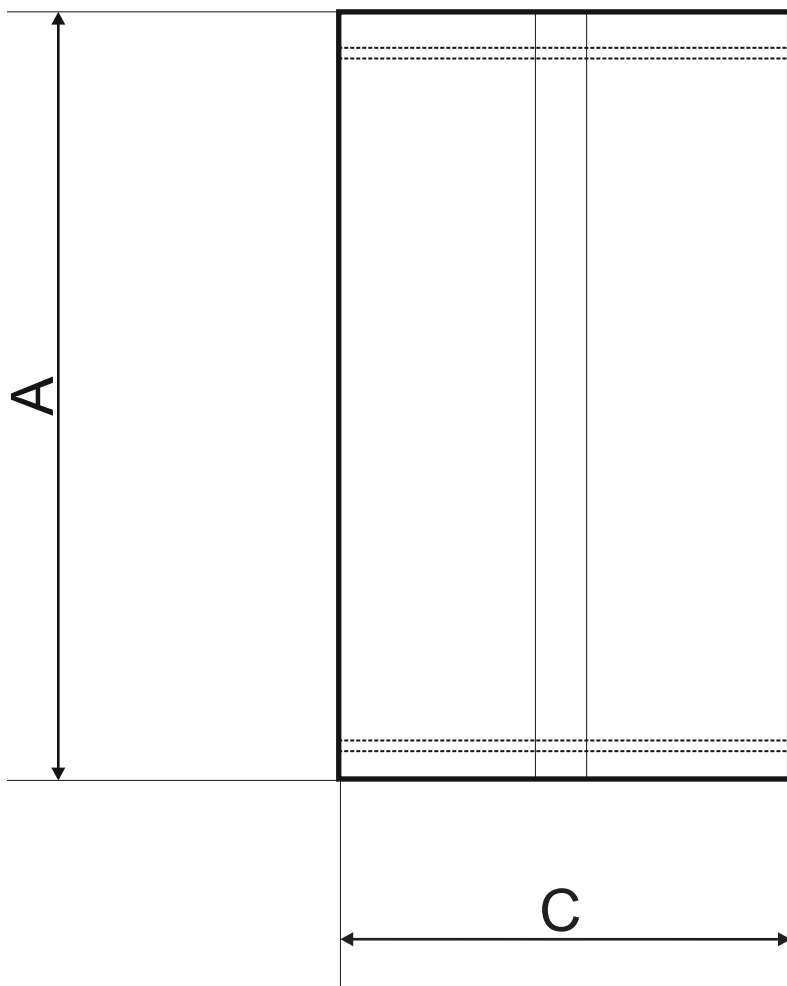

▶ HV TWISTER 3V8

♂ Scarf

size [cm]	uni
A	50
C	26

All size specifications listed are in cm. Accepted tolerance of up to +/- 5%.

STANDARD
100
PG020 140670
OETI