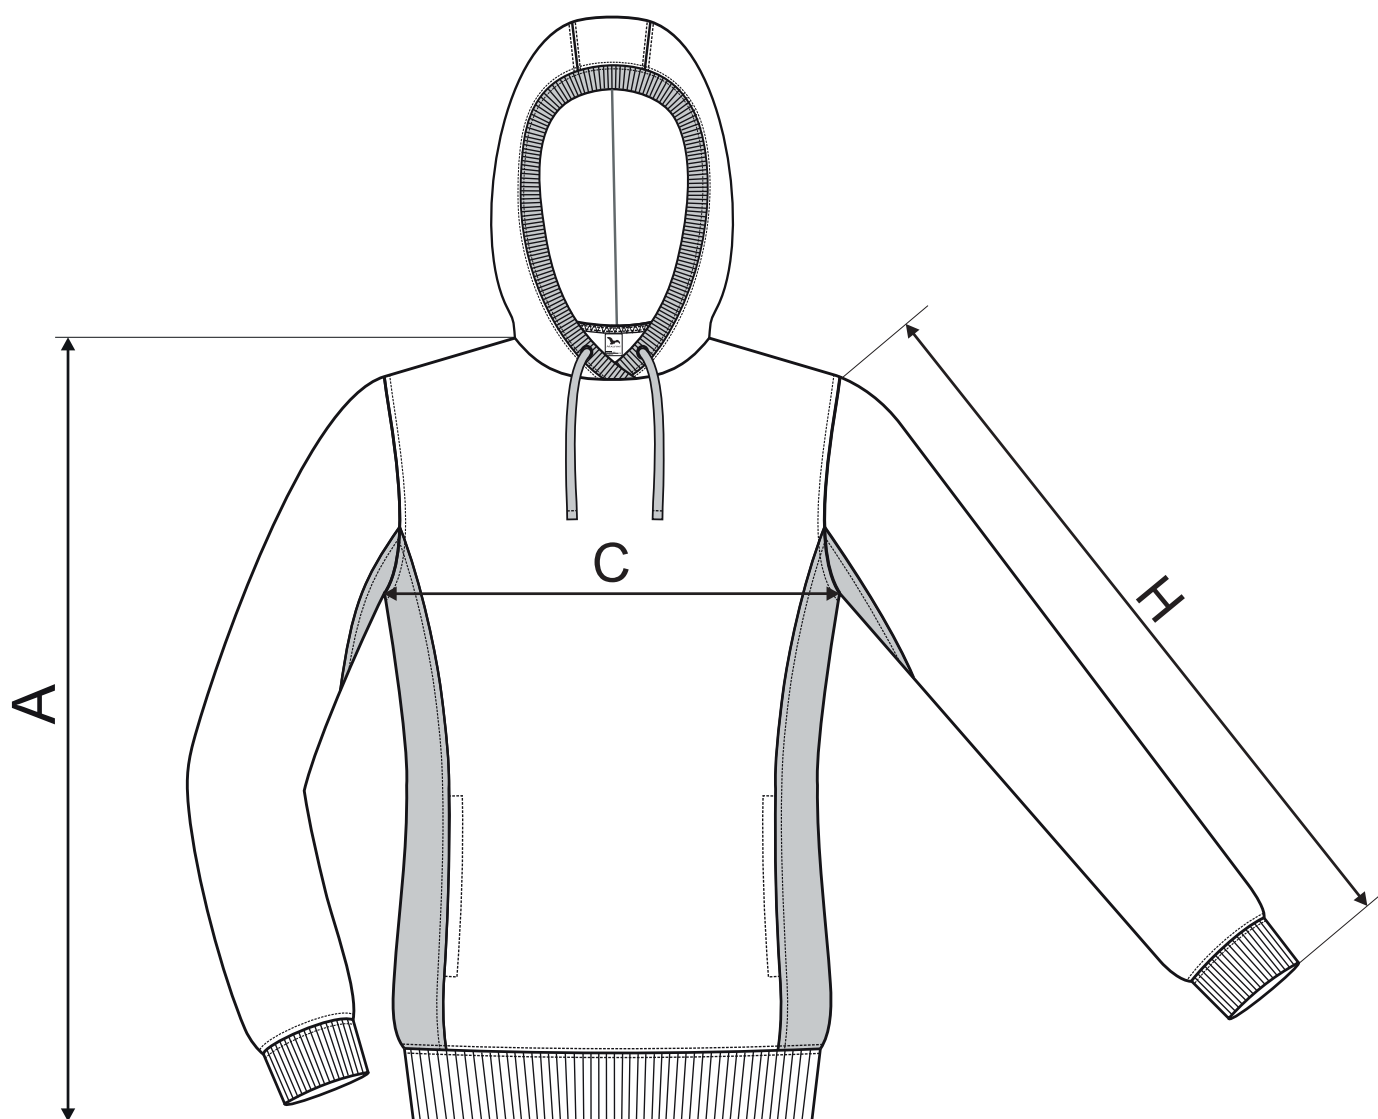

# 408 Kangaro ♀

## SIZE SPECIFICATION [cm]

size	S	M	L	XL	2XL
A	65	66	67	68	69
C	45	59	53	59	65
H	62	63	64	66	67

All size specifications listed are in cm. Accepted tolerance of up to  $\pm 5\%$ .

STANDARD  
100  
PG020 153249  
OETI