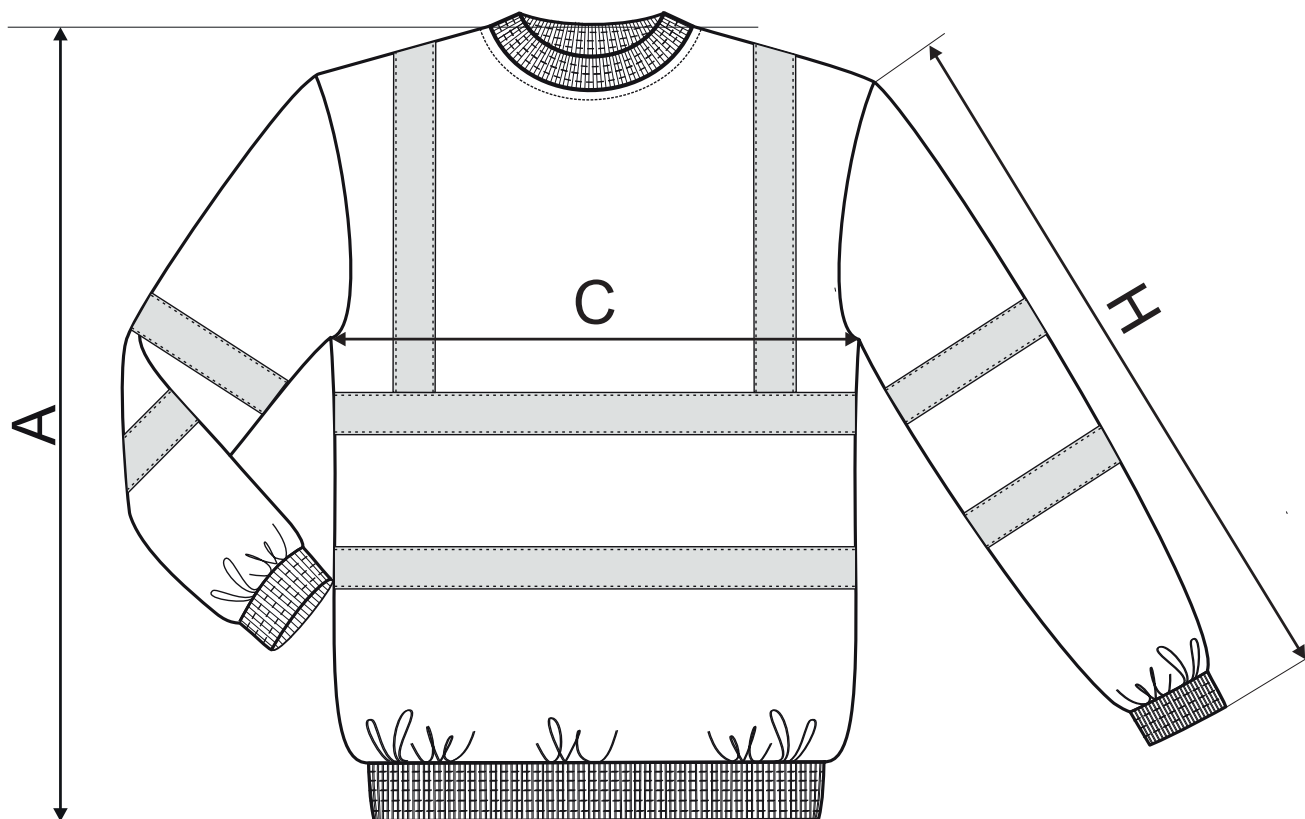

▶ HV ESSENTIAL 4V6

♂ Working jacket

size [cm]	M	L	XL	2XL	3XL
A	72	74	76	78	80
C	58	62	66	70	74
H	63	64	65,5	67	68,5

All size specifications listed are in cm. Accepted tolerance of up to +/- 5%.

STANDARD
100
PG020 140670
OETI