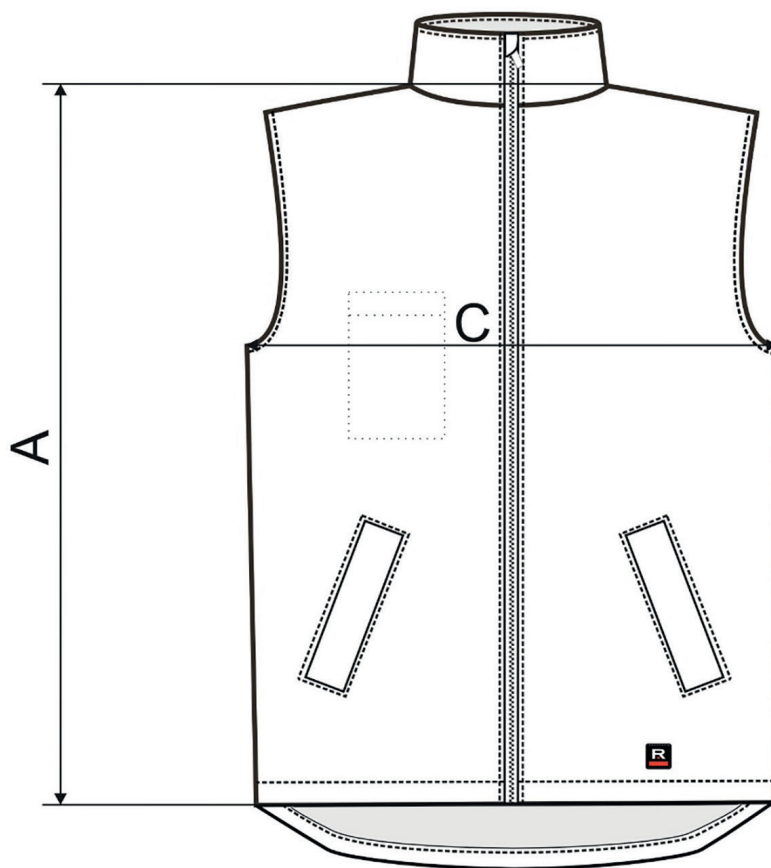

▶ BODY WARMER 509

♂ Vest

size [cm]	S	M	L	XL	2XL	3XL	4XL
A	68	70	72	74	76	78	80
C	54	58	62	66	71	77	83

All size specifications listed are in cm. Accepted tolerance of up to +/- 5%.

STANDARD
100
PG020 140670
OETI