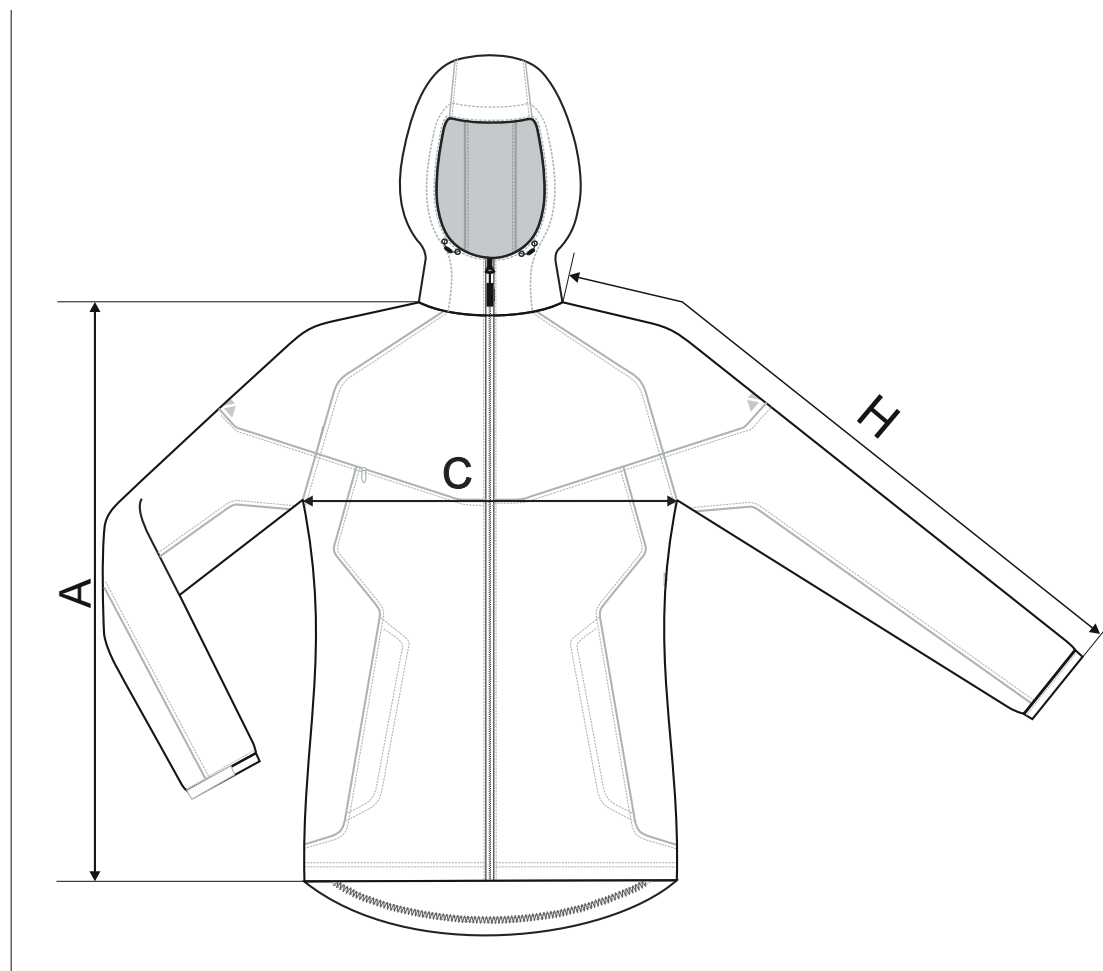

# 514 Cool ♀

## SIZE SPECIFICATION [cm]

size	S	M	L	XL	2XL
A	63	64	67	70	72
C	52	56	60	66	72
H	71	72	74,5	76	77,5

All size specifications listed are in cm. Accepted tolerance of up to ± 5%.

STANDARD  
100  
PG020 153249  
OETI