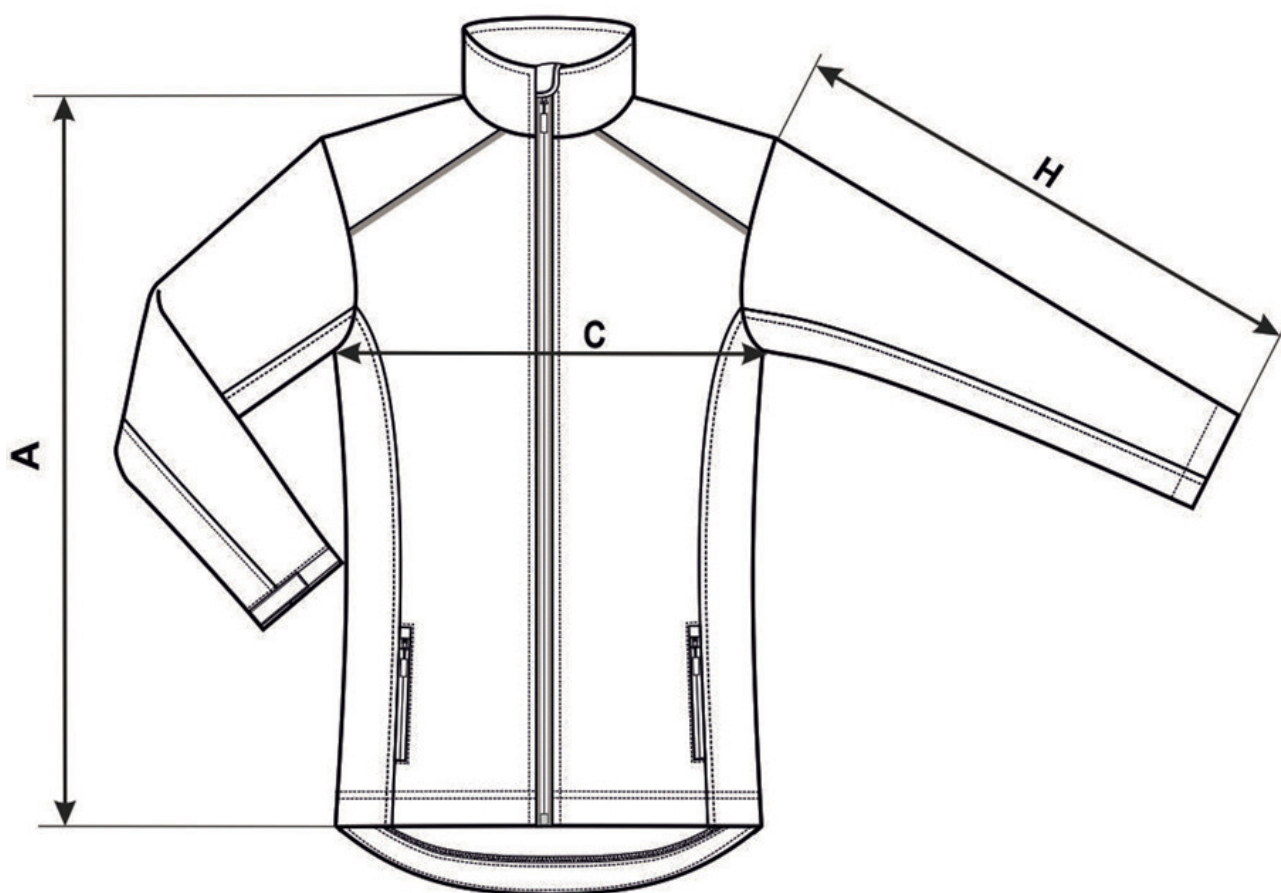

536 Valley ♂

SIZE SPECIFICATION [cm]

| size | S | M | L | XL | 2XL | 3XL |
|------|----|------|----|------|-----|------|
| A | 70 | 72 | 74 | 76 | 78 | 80 |
| C | 51 | 55 | 59 | 63 | 68 | 74 |
| H | 64 | 65,5 | 67 | 68,5 | 70 | 71,5 |

All size specifications listed are in cm. Accepted tolerance of up to $\pm 5\%$.

STANDARD
100
PG020 153249
OETI