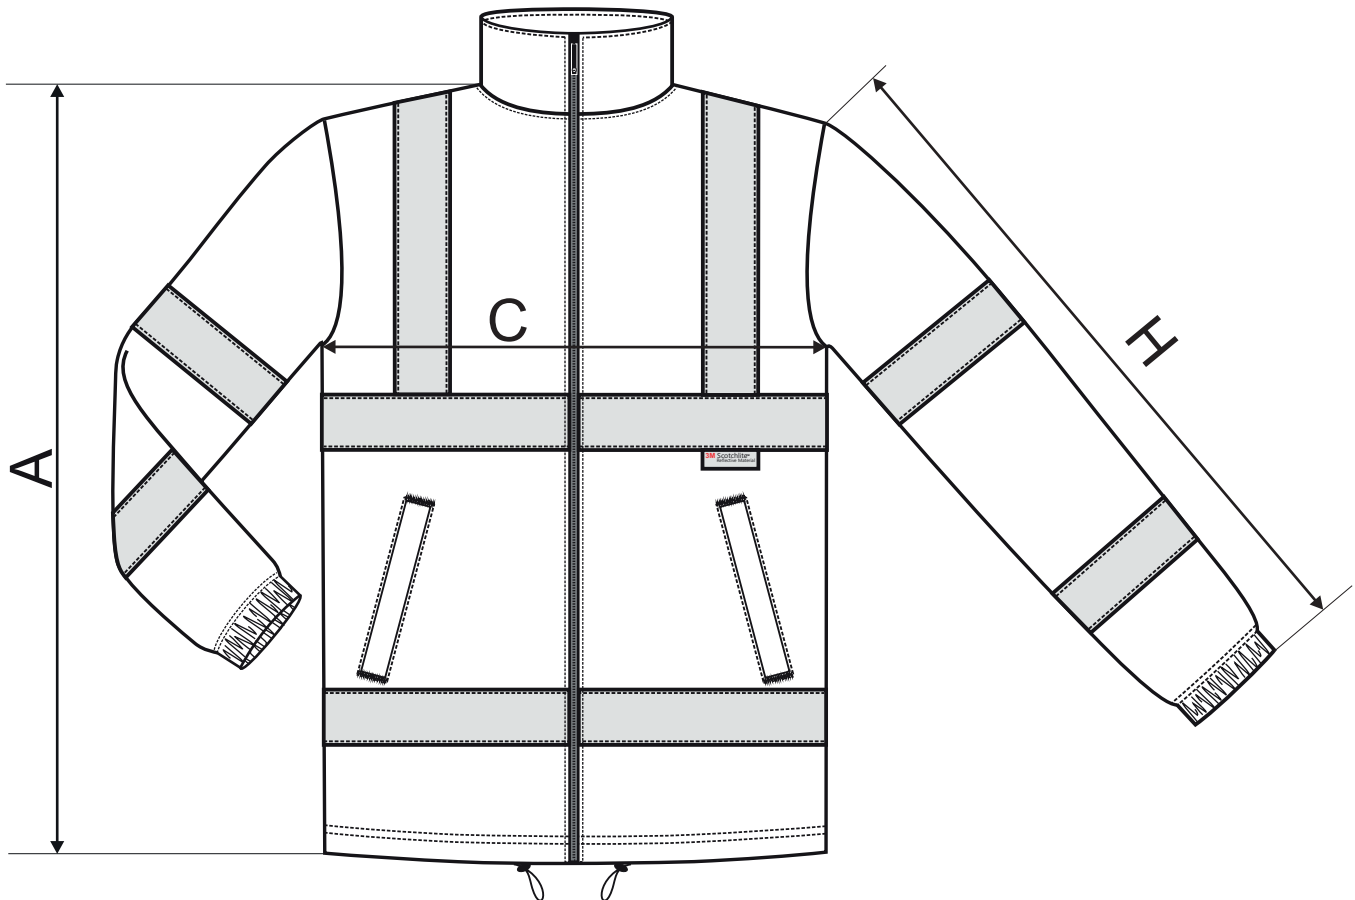

▶ HV FLEECE JACKET 5V1

♂ Fleece

size [cm]	M	L	XL	2XL	3XL
A	76	78	80	82	83
C	60	62	64	66	68
H	65	67	69	71	72

All size specifications listed are in cm. Accepted tolerance of up to +/- 5%.

STANDARD
100
PG020 140670
OETI