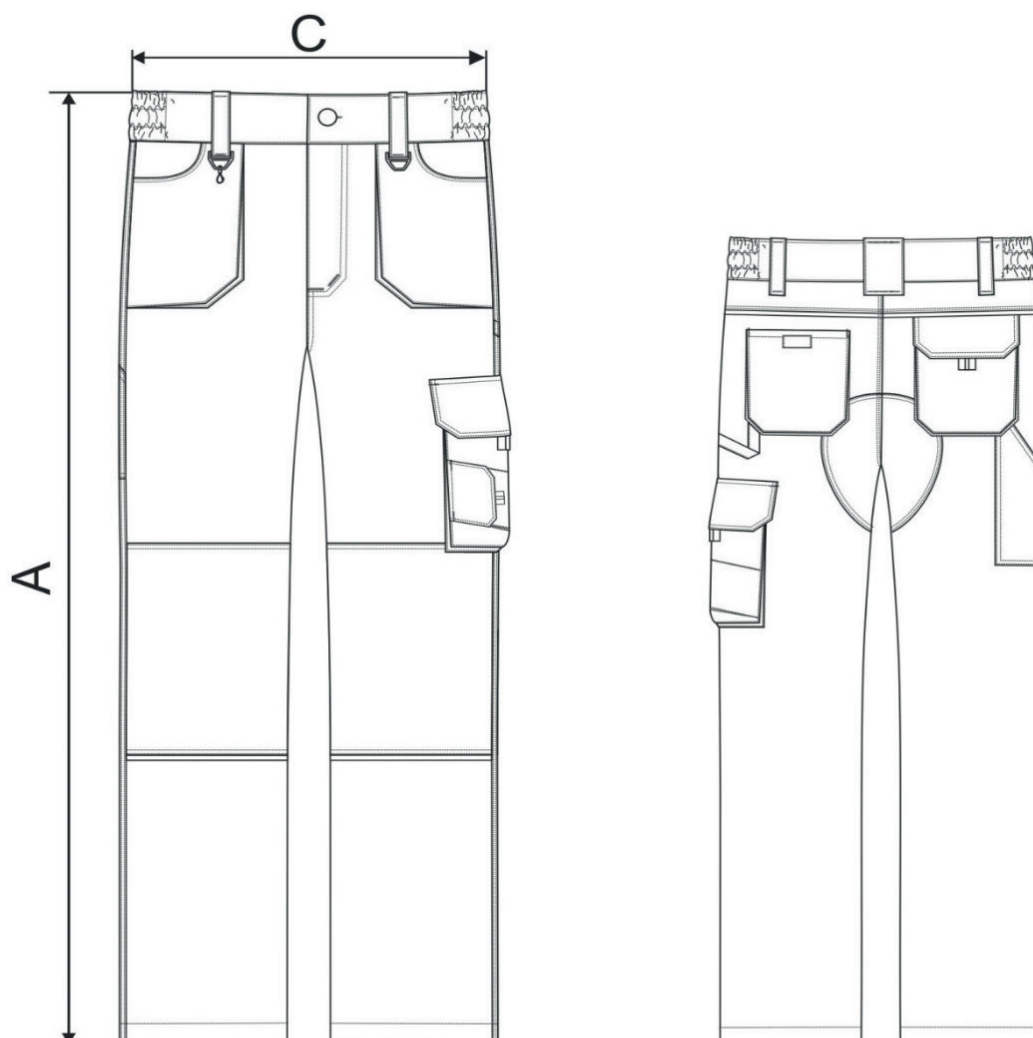

▶ WOODY W01

♂ Working trousers

EU size	44 - 46	48 - 50	52 - 54	56 - 58	60 - 62
International size	S	M	L	XL	2XL
FR size	38-40	42-44	46-48	50-52	54-56
A	104	107	109,5	112	114,5
C	38	42	46	50	55

All size specifications listed are in cm. Accepted tolerance of up to +/- 5%.