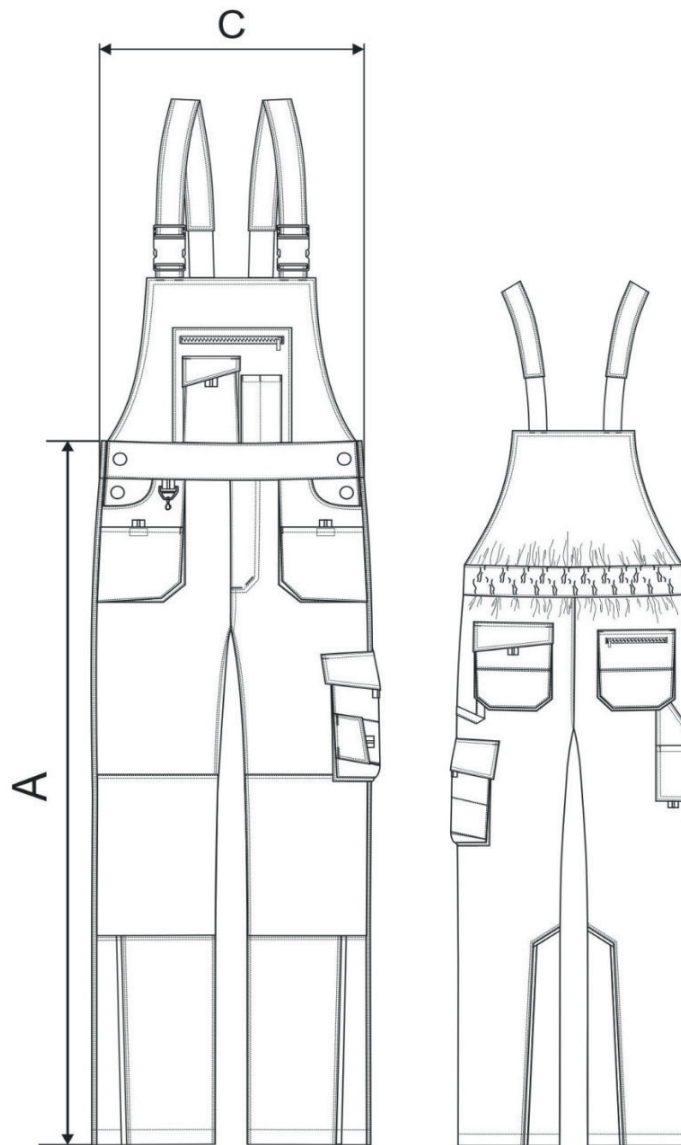

▶ RANGER W04

♂ Working bib trousers

EU size	44 - 46	48 - 50	52 - 54	56 - 58	60 - 62
International size	S	M	L	XL	2XL
FR size	38-40	42-44	46-48	50-52	54-56
A	104	107	109.5	112	114.5
C	38	42	46	50	55

All size specifications listed are in cm. Accepted tolerance of up to +/- 5%.