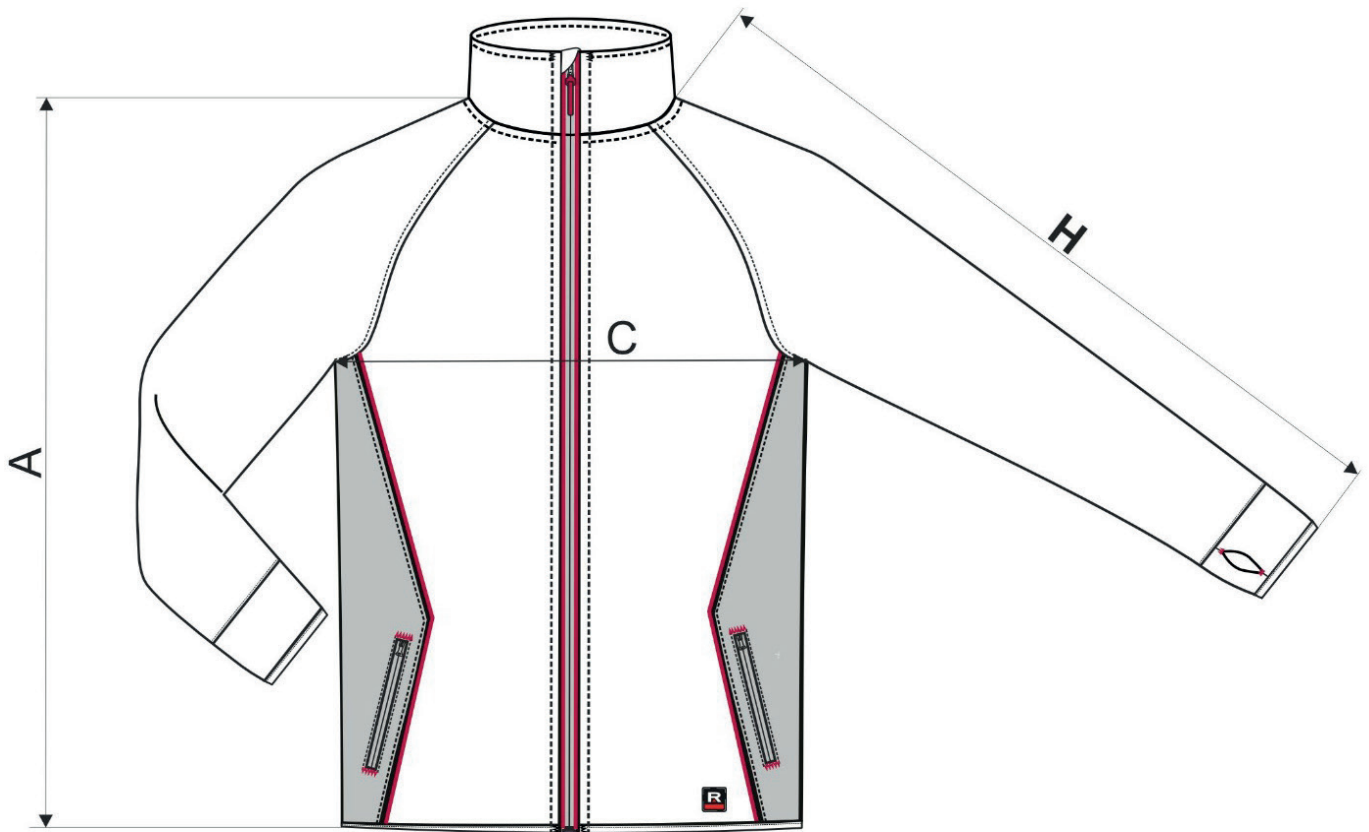

▶ VERTEX W41

♂ Stretch fleece

size [cm]	S	M	L	XL	2XL	3XL
A	68,5	71,5	74,5	77,5	80,5	83,5
C	49	53	57	61	67	73
H	75	77	79	81	83	85

All size specifications listed are in cm. Accepted tolerance of up to +/- 5%.