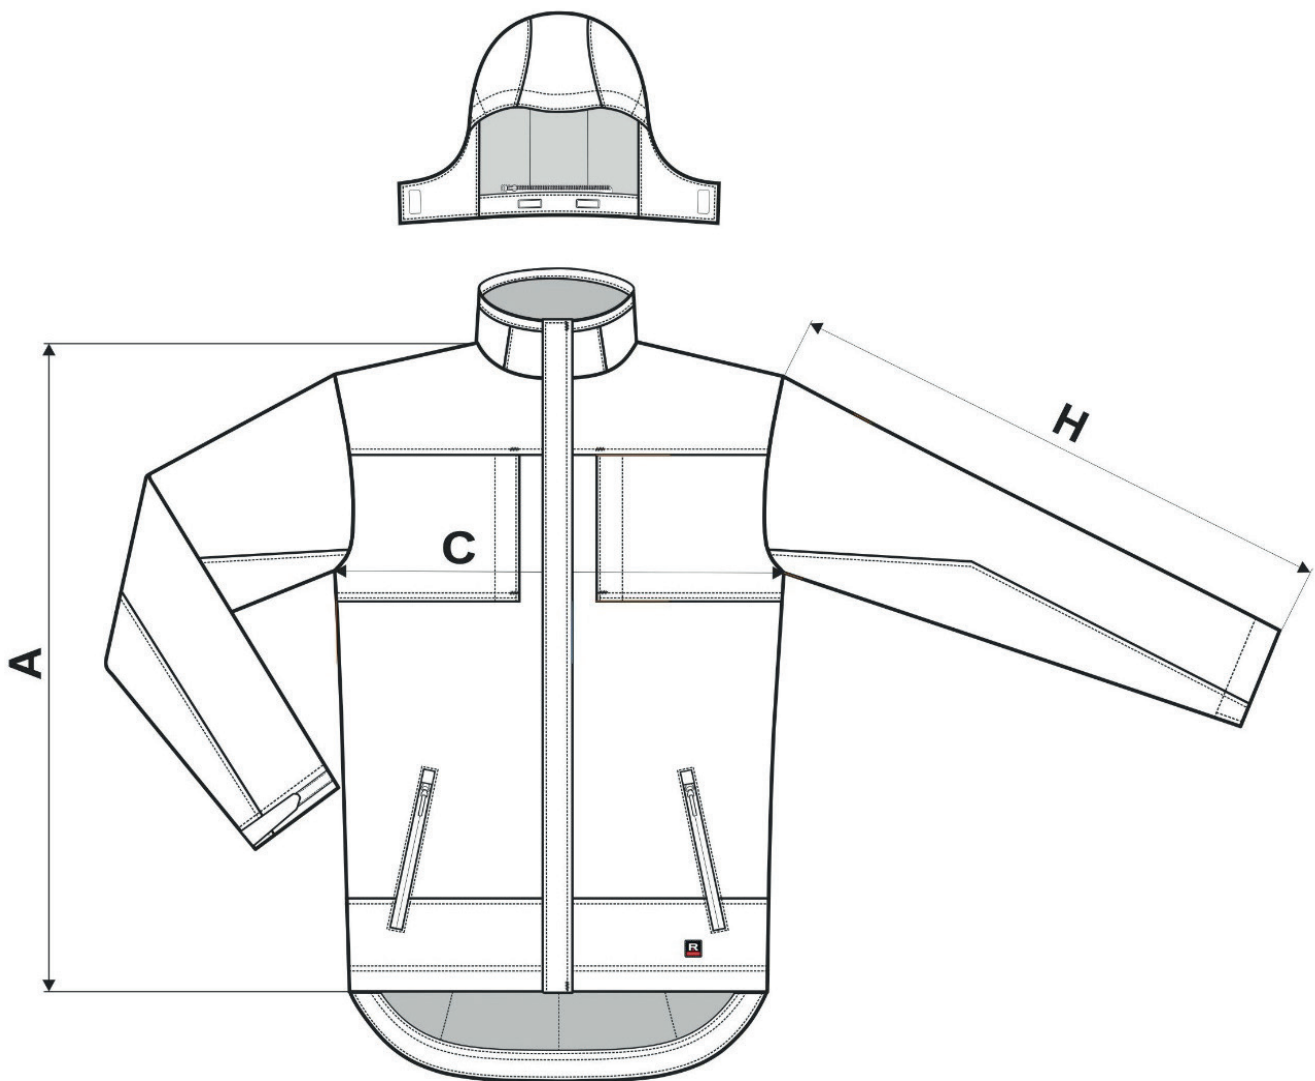

## ▶ VERTEX W55

♂ Winter Softshell Jacket

size [cm]	S	M	L	XL	2XL	3XL
A	71,5	74	76,5	79	81,5	84
C	58	62	66	70	76	82
H	64,5	66	67,5	69	70,5	72

All size specifications listed are in cm. Accepted tolerance of up to +/- 5%.